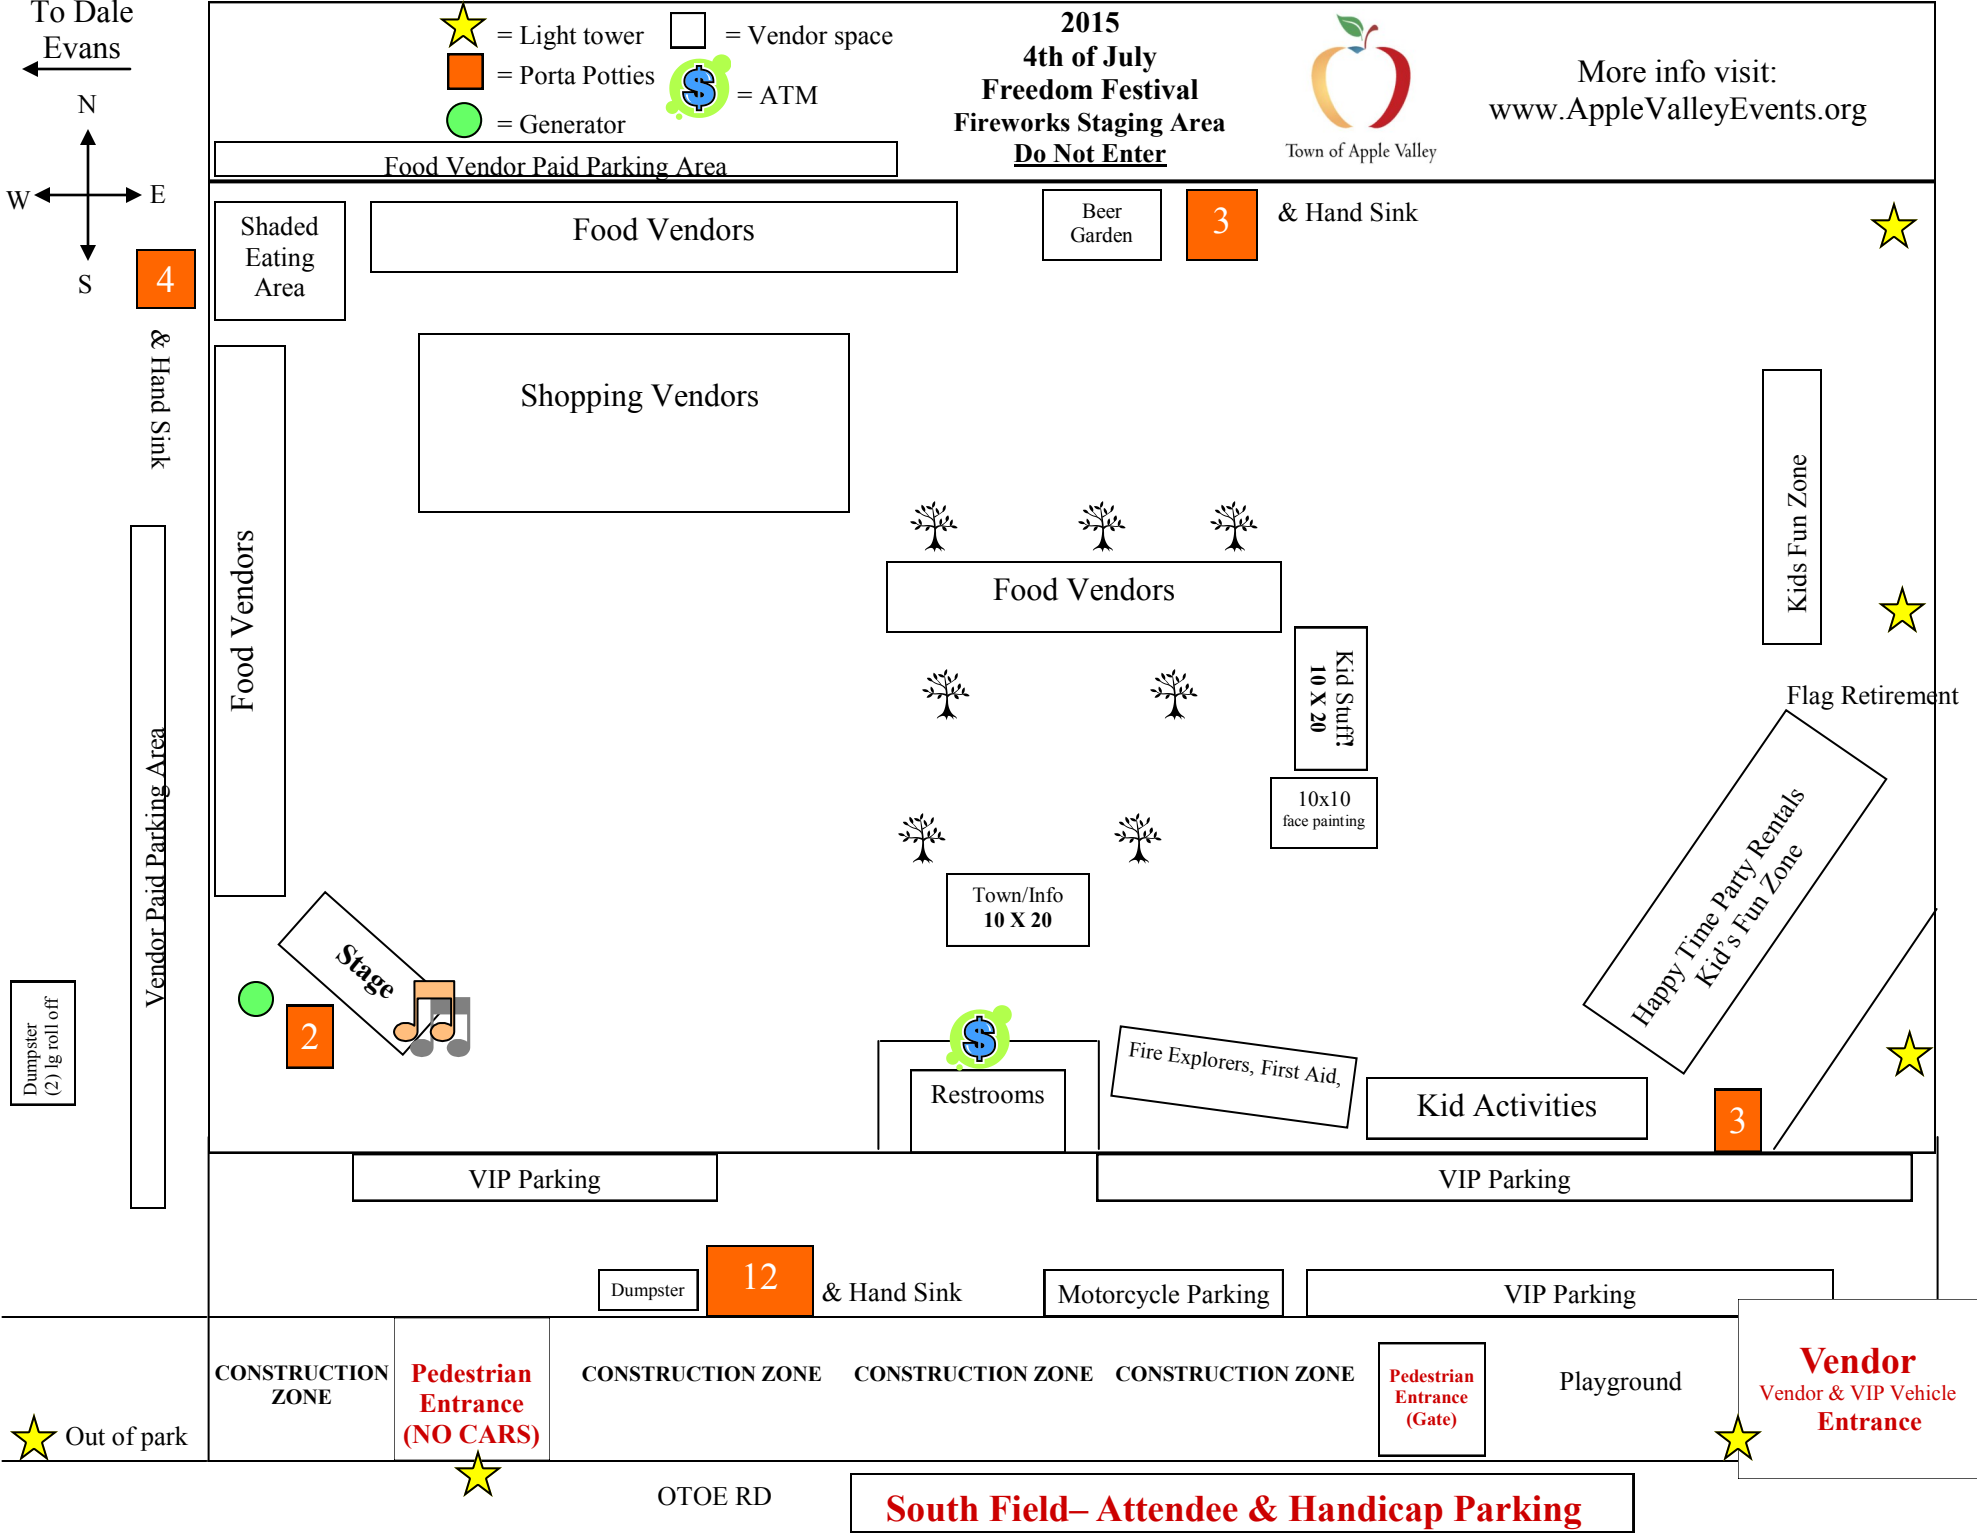

- ★ = Light tower
- = Vendor space
- = Porta Potties
- Ⓢ = ATM
- = Generator

**2015
4th of July
Freedom Festival
Fireworks Staging Area
Do Not Enter**

More info visit:
www.AppleValleyEvents.org

NO PARKING ON THE EAST FIELD- PRIVATE PROPERTY