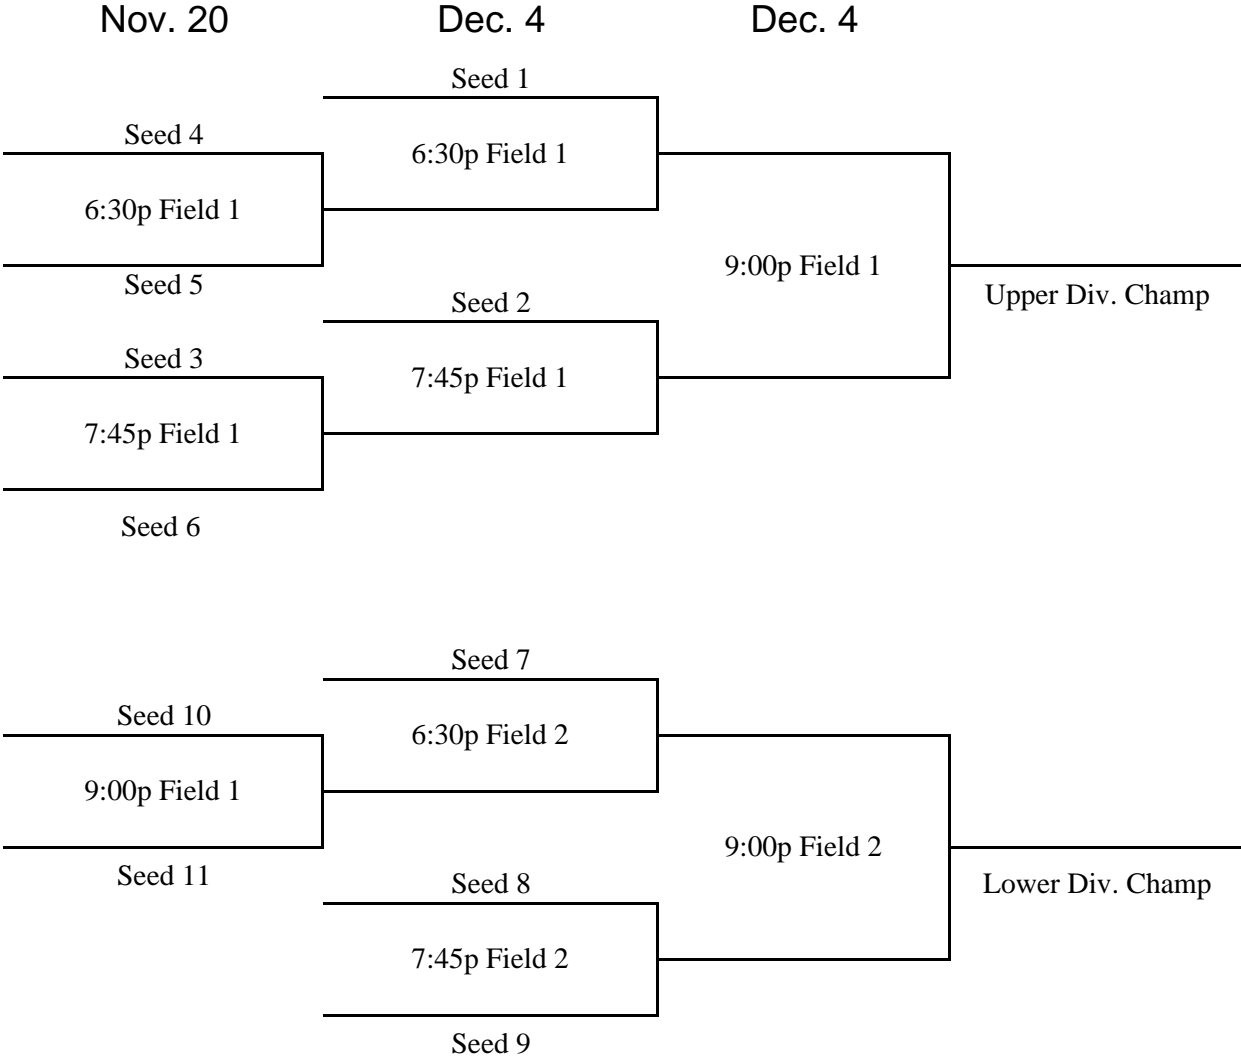

2015 FALL COED SOFTBALL PLAYOFFS

*HOME TEAM DETERMINED BY COIN FLIP BEFORE EACH GAME