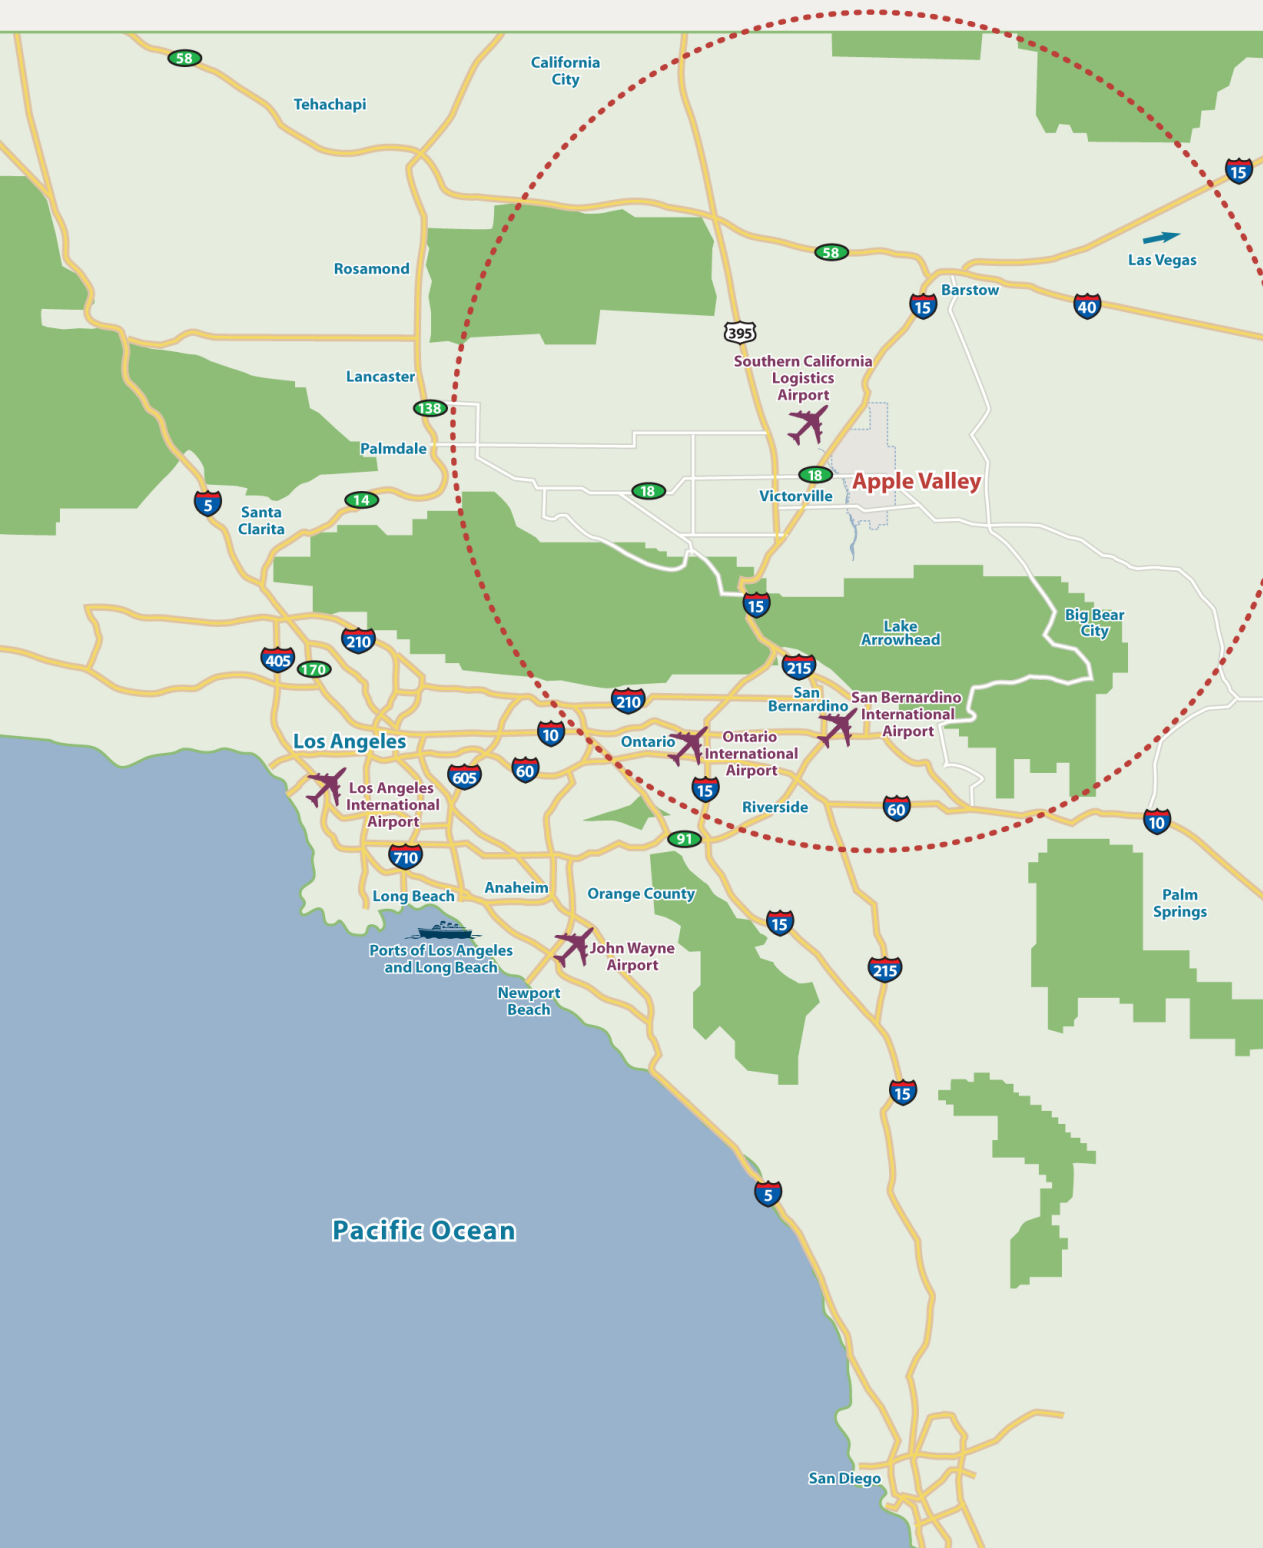

# Apple Valley Vicinity Map

## DISTANCE to Markets from Apple Valley

- 25** Barstow

---

- 45** Ontario International Airport

---

- 51** San Bernardino International Airport

---

- 55** Riverside

---

- 140** San Diego

---

- 145** Mexico

---

- 185** Las Vegas

---

- 350** Phoenix

### LEGEND

-  Airport
-  Port
-  60 Minute Vicinity