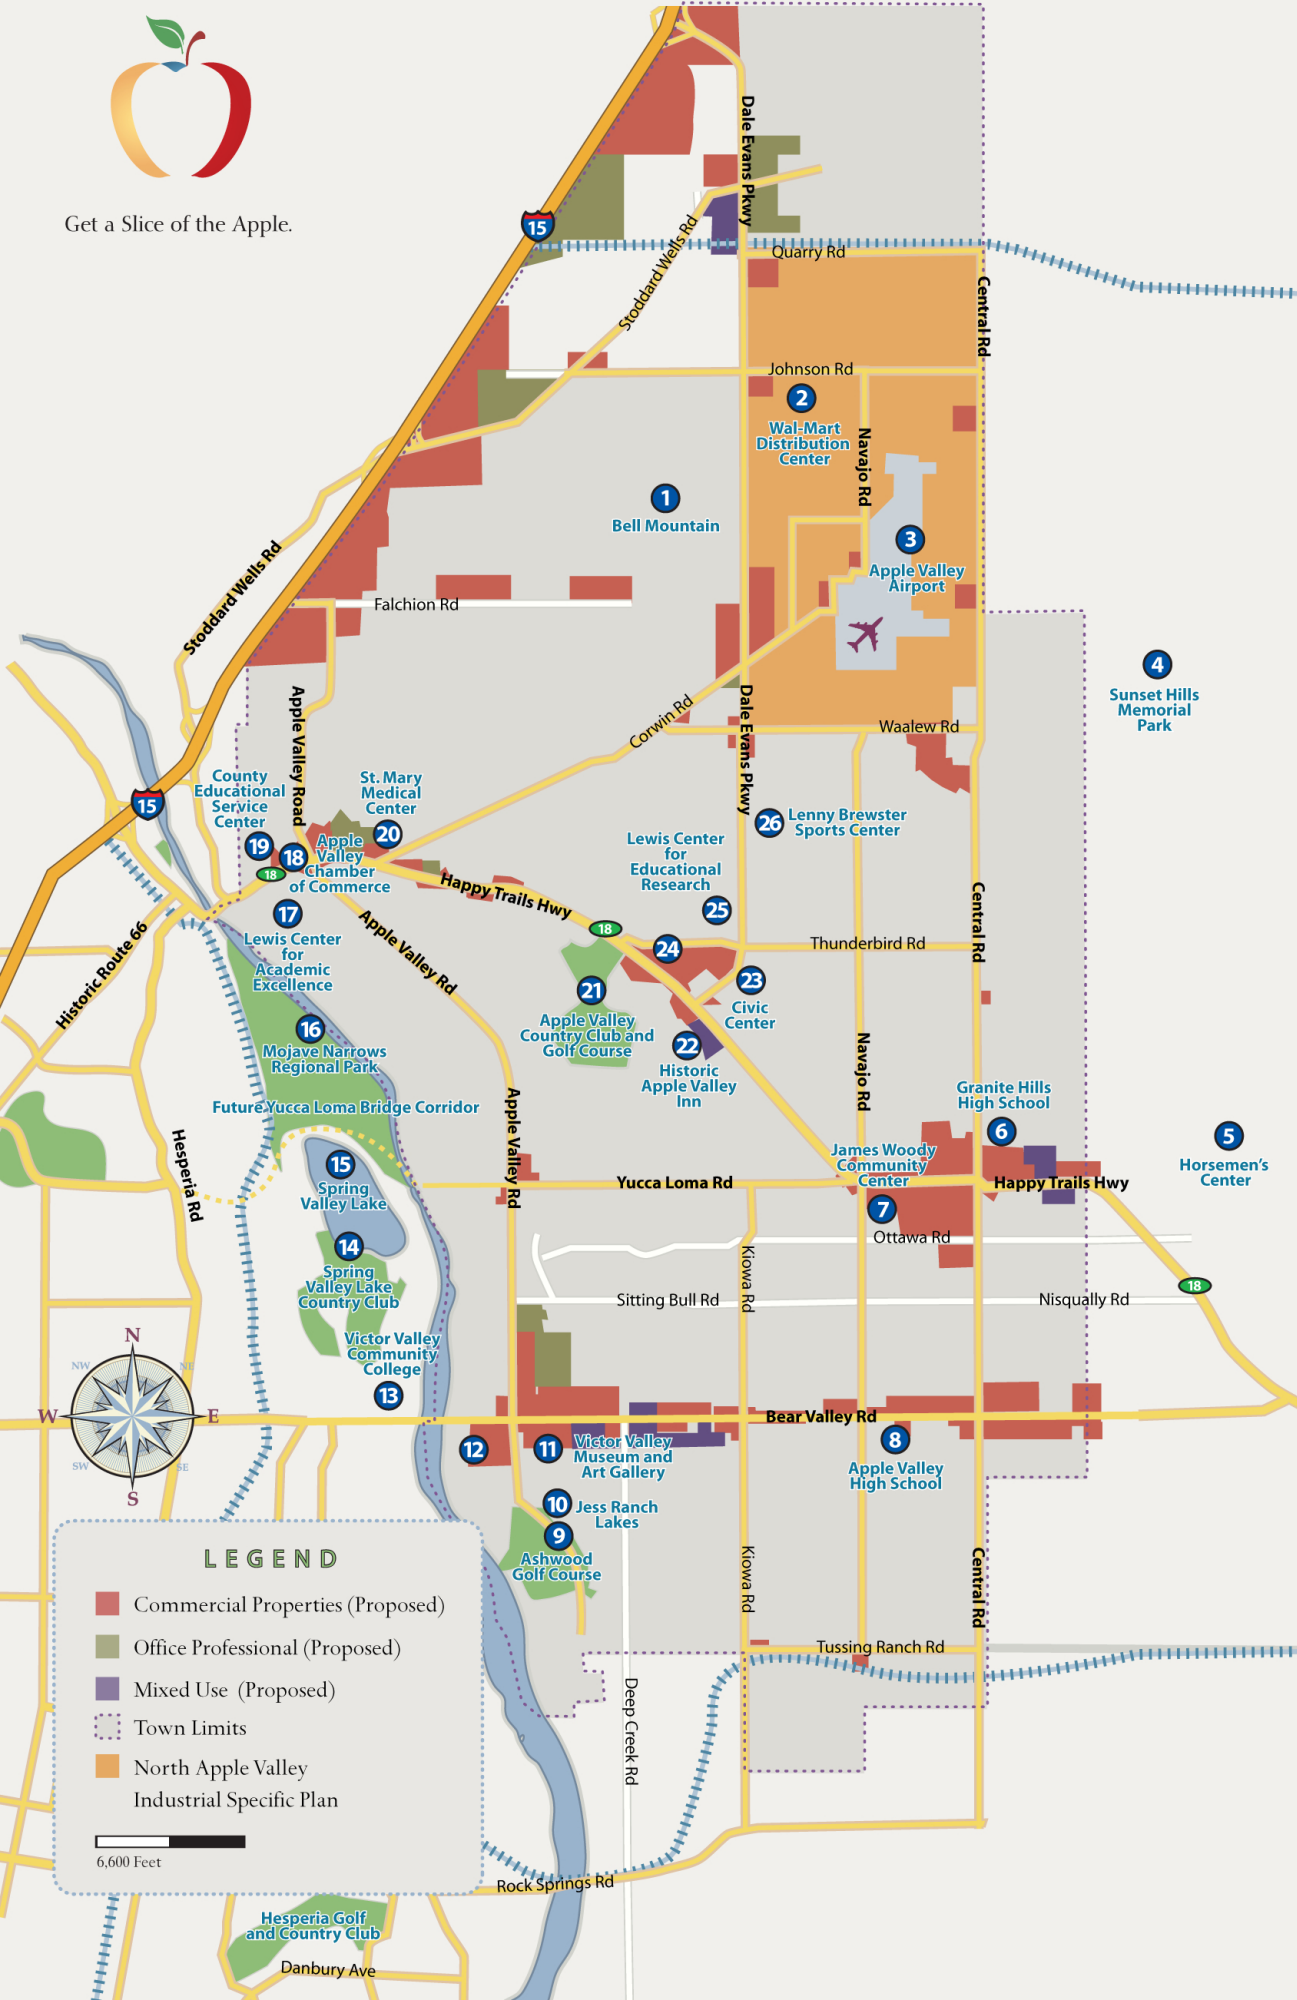

---

- 140** San Diego

---

- 145** Mexico

---

- 185** Las Vegas

---

- 350** Phoenix

---

- 425** San Francisco

---

- 615** Salt Lake City

Get a Slice of the Apple.

### LEGEND

-  Airport
-  Port
-  60 Minute Vicinity

# Apple Valley Overview Map

Get a Slice of the Apple.

- Points of Interest**
- 1 Bell Mountain
  - 2 Wal-Mart Distribution Center
  - 3 Apple Valley Airport
  - 4 Sunset Hills Memorial Park
  - 5 Horsemen's Center
  - 6 Granite Hills High School
  - 7 James Woody Community Center
  - 8 Apple Valley High School
  - 9 Ashwood Golf Course
  - 10 Jess Ranch Lakes
  - 11 Victor Valley Museum and Art Gallery
  - 12 Jess Ranch Marketplace
  - 13 Victor Valley Community College
  - 14 Spring Valley Lake Country Club
  - 15 Spring Valley Lake
  - 16 Mojave Narrows Regional Park
  - 17 Lewis Center for Academic Excellence
  - 18 Apple Valley Chamber of Commerce
  - 19 County Educational Service Center
  - 20 St. Mary Medical Center
  - 21 Apple Valley Country Club and Golf Course
  - 22 Historic Apple Valley Inn
  - 23 Civic Center
  - 24 Apple Valley Commons
  - 25 Lewis Center for Educational Research
  - 26 Lenny Brewster Sports Center