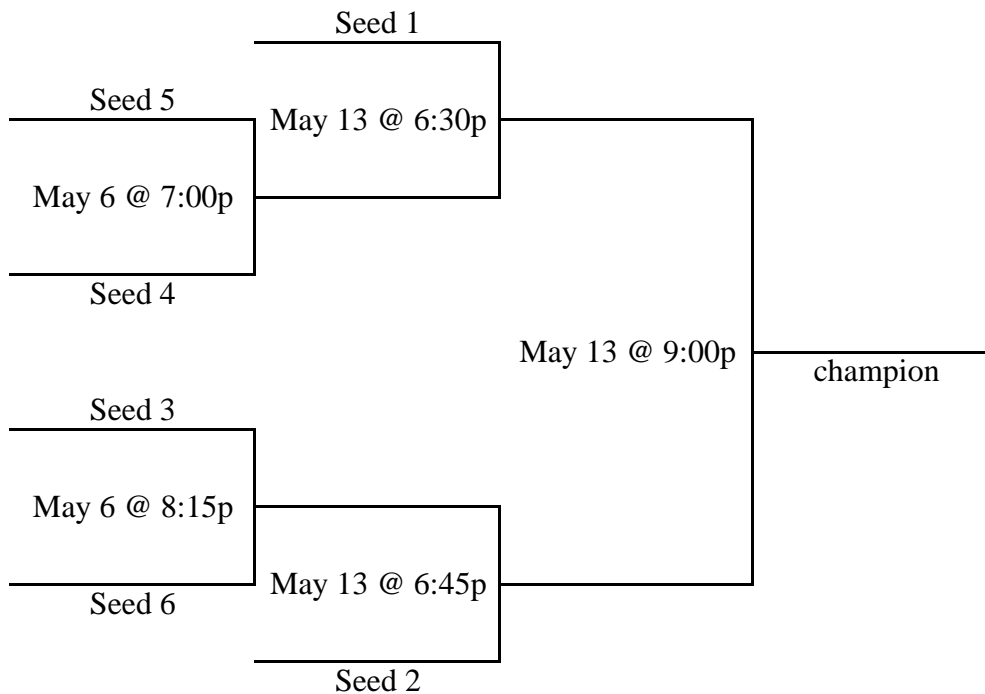

Town of Apple Valley
Park and Recreation Department
14955 Dale Evans Parkway
Apple Valley, CA 92307
(760) 240-7880

Spring Coed Softball League 2016 Playoff schedule

Home team is determined by highest seed. Championship game is a coin flip for home team.

- All players/spectators/coaches must abide by the code of conduct. All coaches have a copy of the code and are responsible for informing each player.
- Any player ejected from the game will need to meet with recreation supervisor before being allowed to play in next game. Discipline can range from one game suspension to removal from entire league