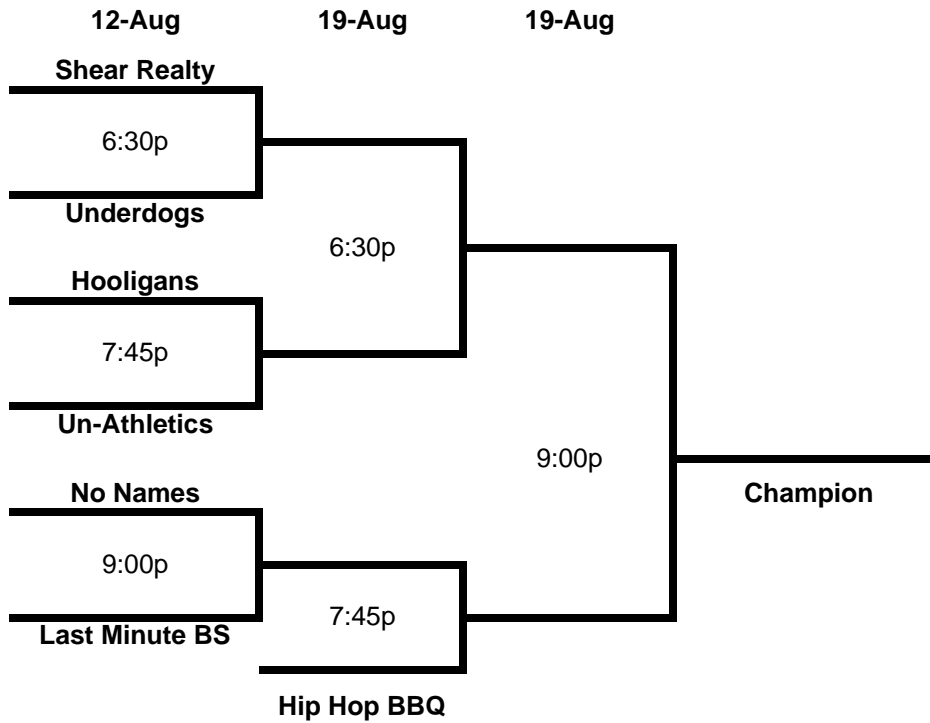

## 2016 SPRING COED SOFTBALL PLAYOFFS

Single Elimination Tournament  
Home team determined by coin flip  
All games will be played on Field #2