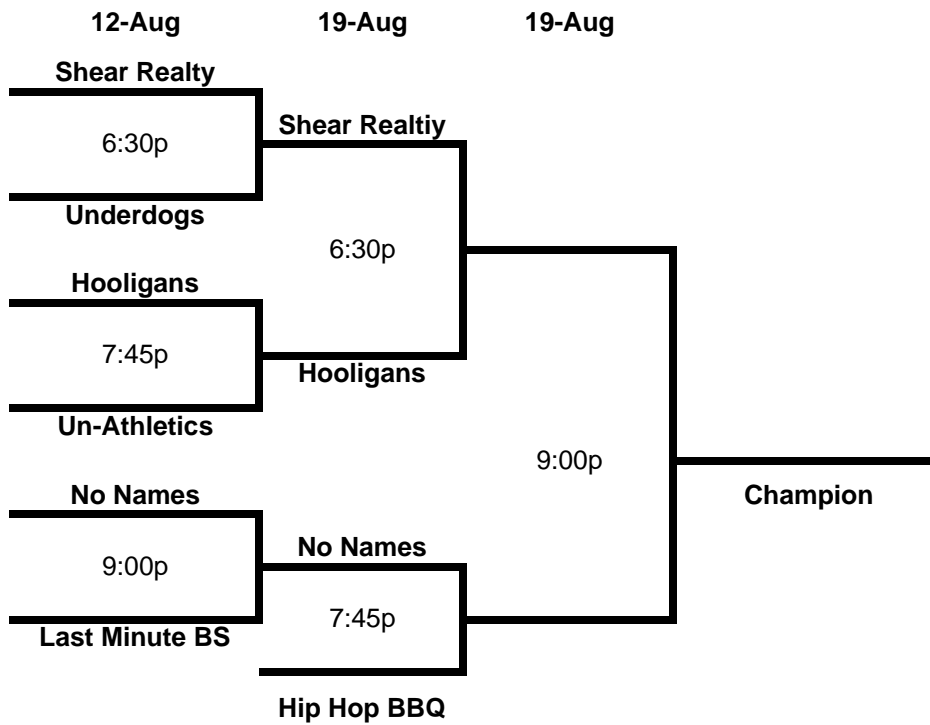

2016 SPRING COED SOFTBALL PLAYOFFS

Single Elimination Tournament
Home team determined by coin flip
All games will be played on Field #2