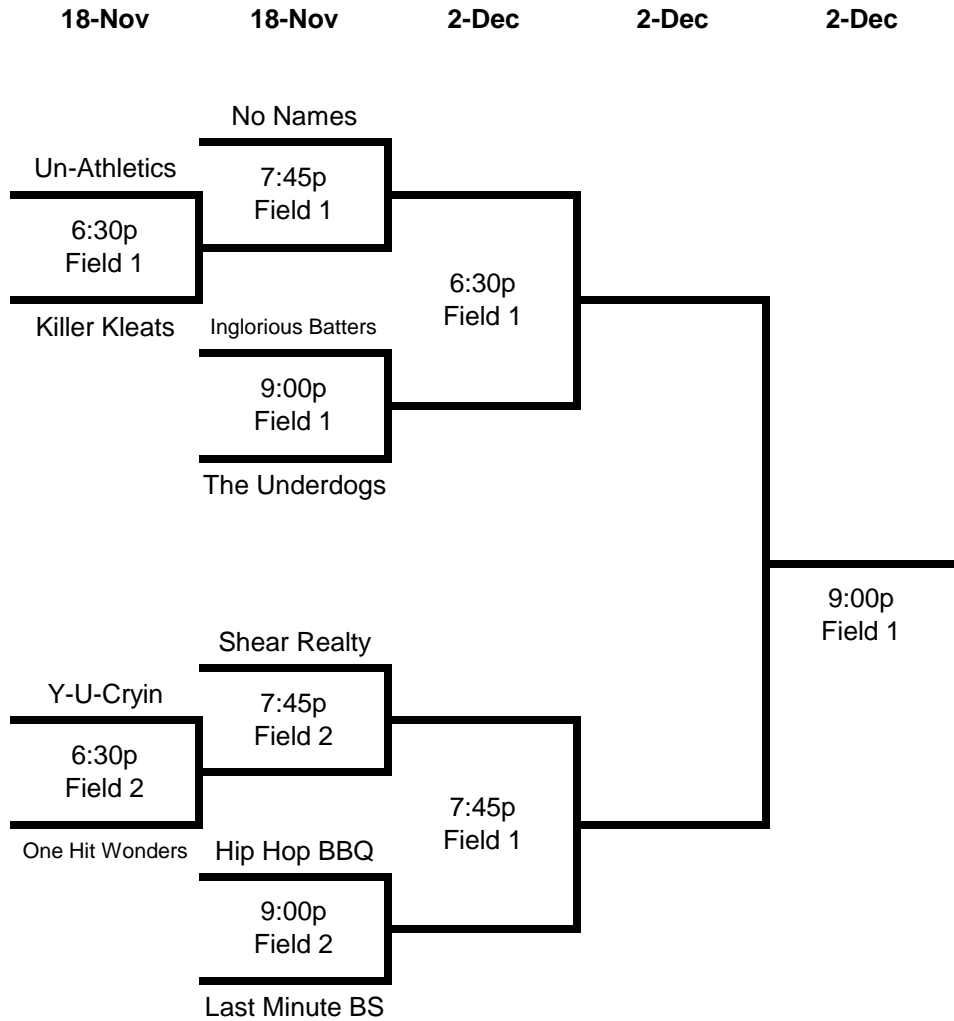

2016 FALL COED SOFTBALL PLAYOFFS

Single Elimination Tournament
Home team determined by coin flip