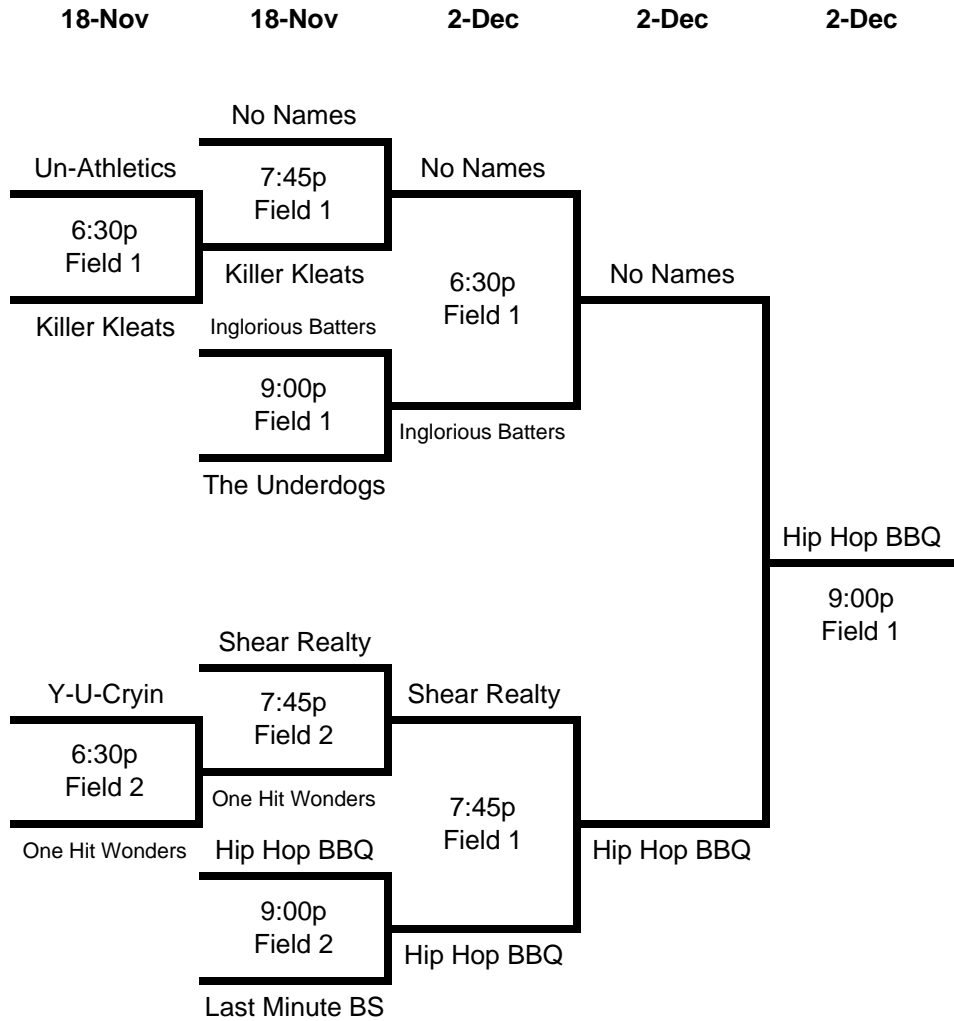

2016 FALL COED SOFTBALL PLAYOFFS

Single Elimination Tournament
Home team determined by coin flip