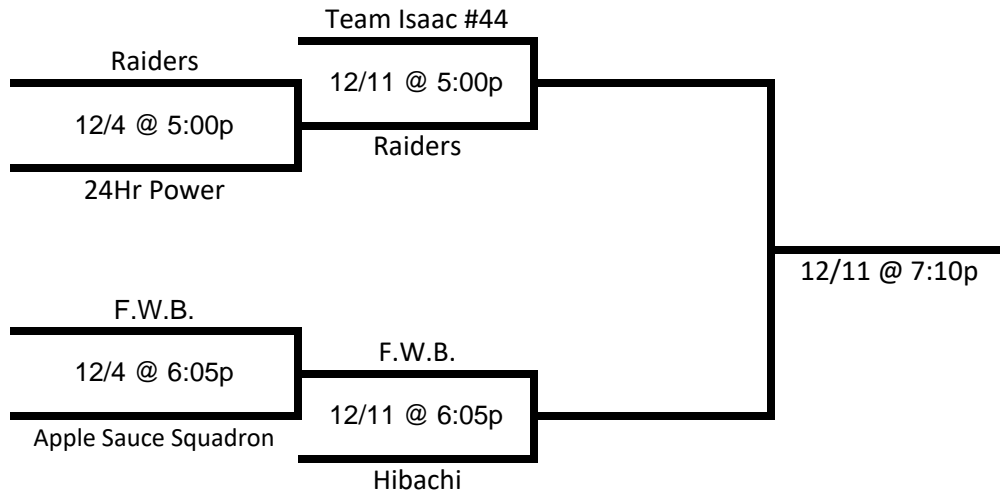

**Fall Adult Basketball League 2016
Championship Schedule**

Single Elimination Tournament
Home team determined by coin flip