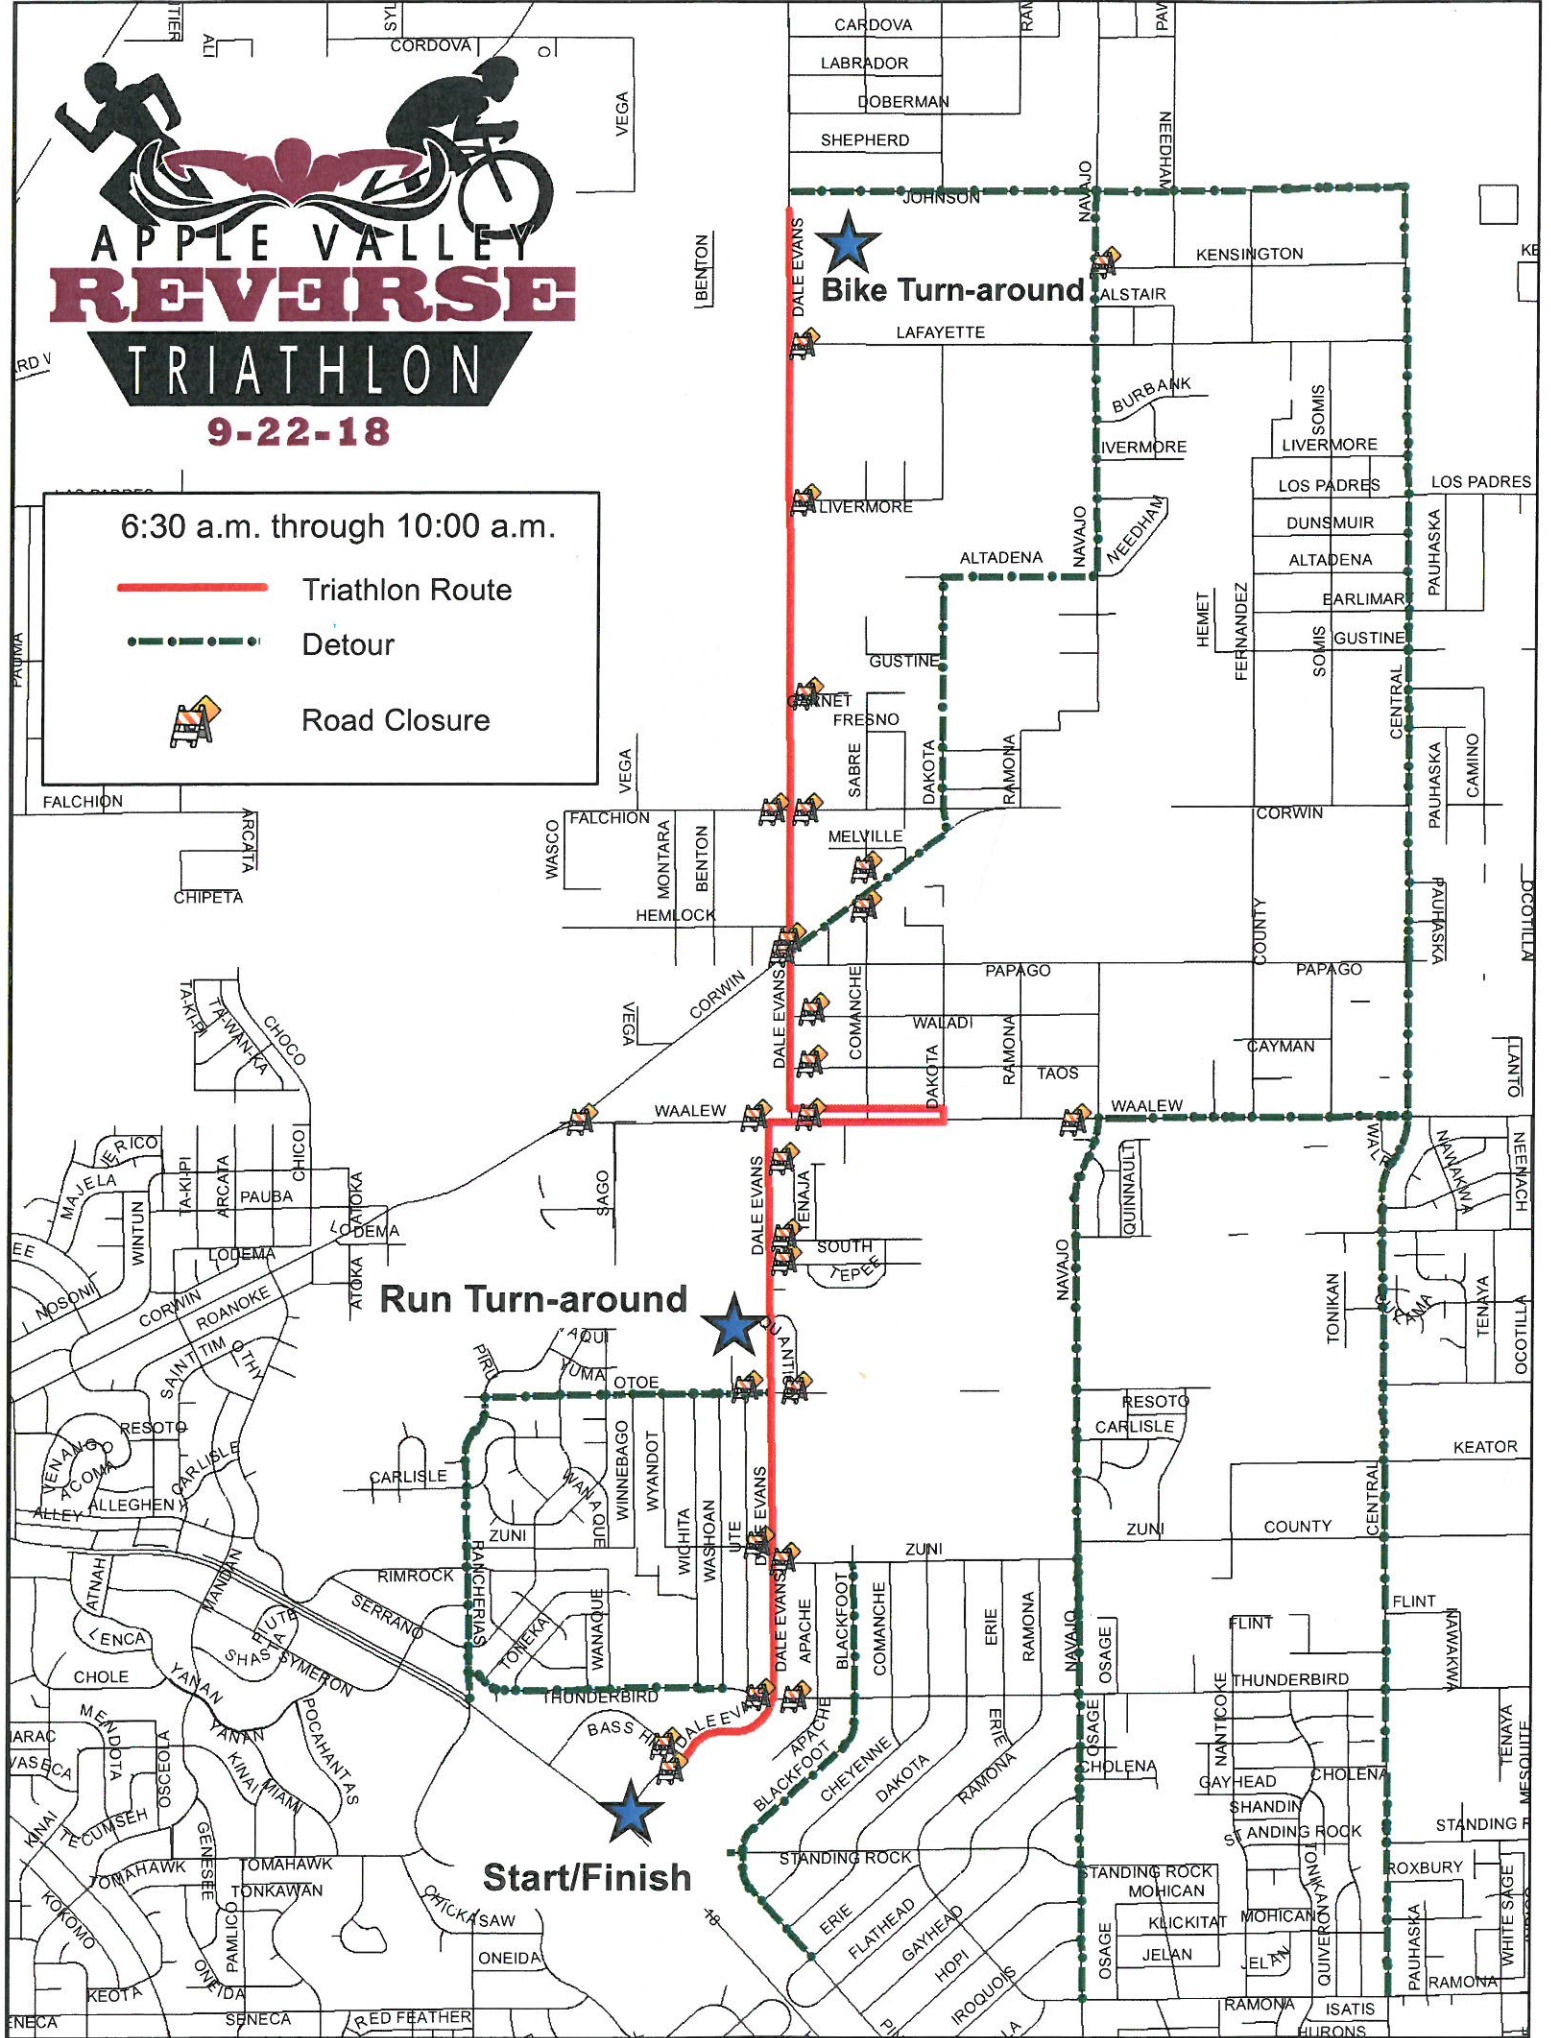

APPLE VALLEY REVERSE TRIATHLON

9-22-18

6:30 a.m. through 10:00 a.m.

- Triathlon Route
- Detour
- Road Closure

Bike Turn-around

Run Turn-around

Start/Finish