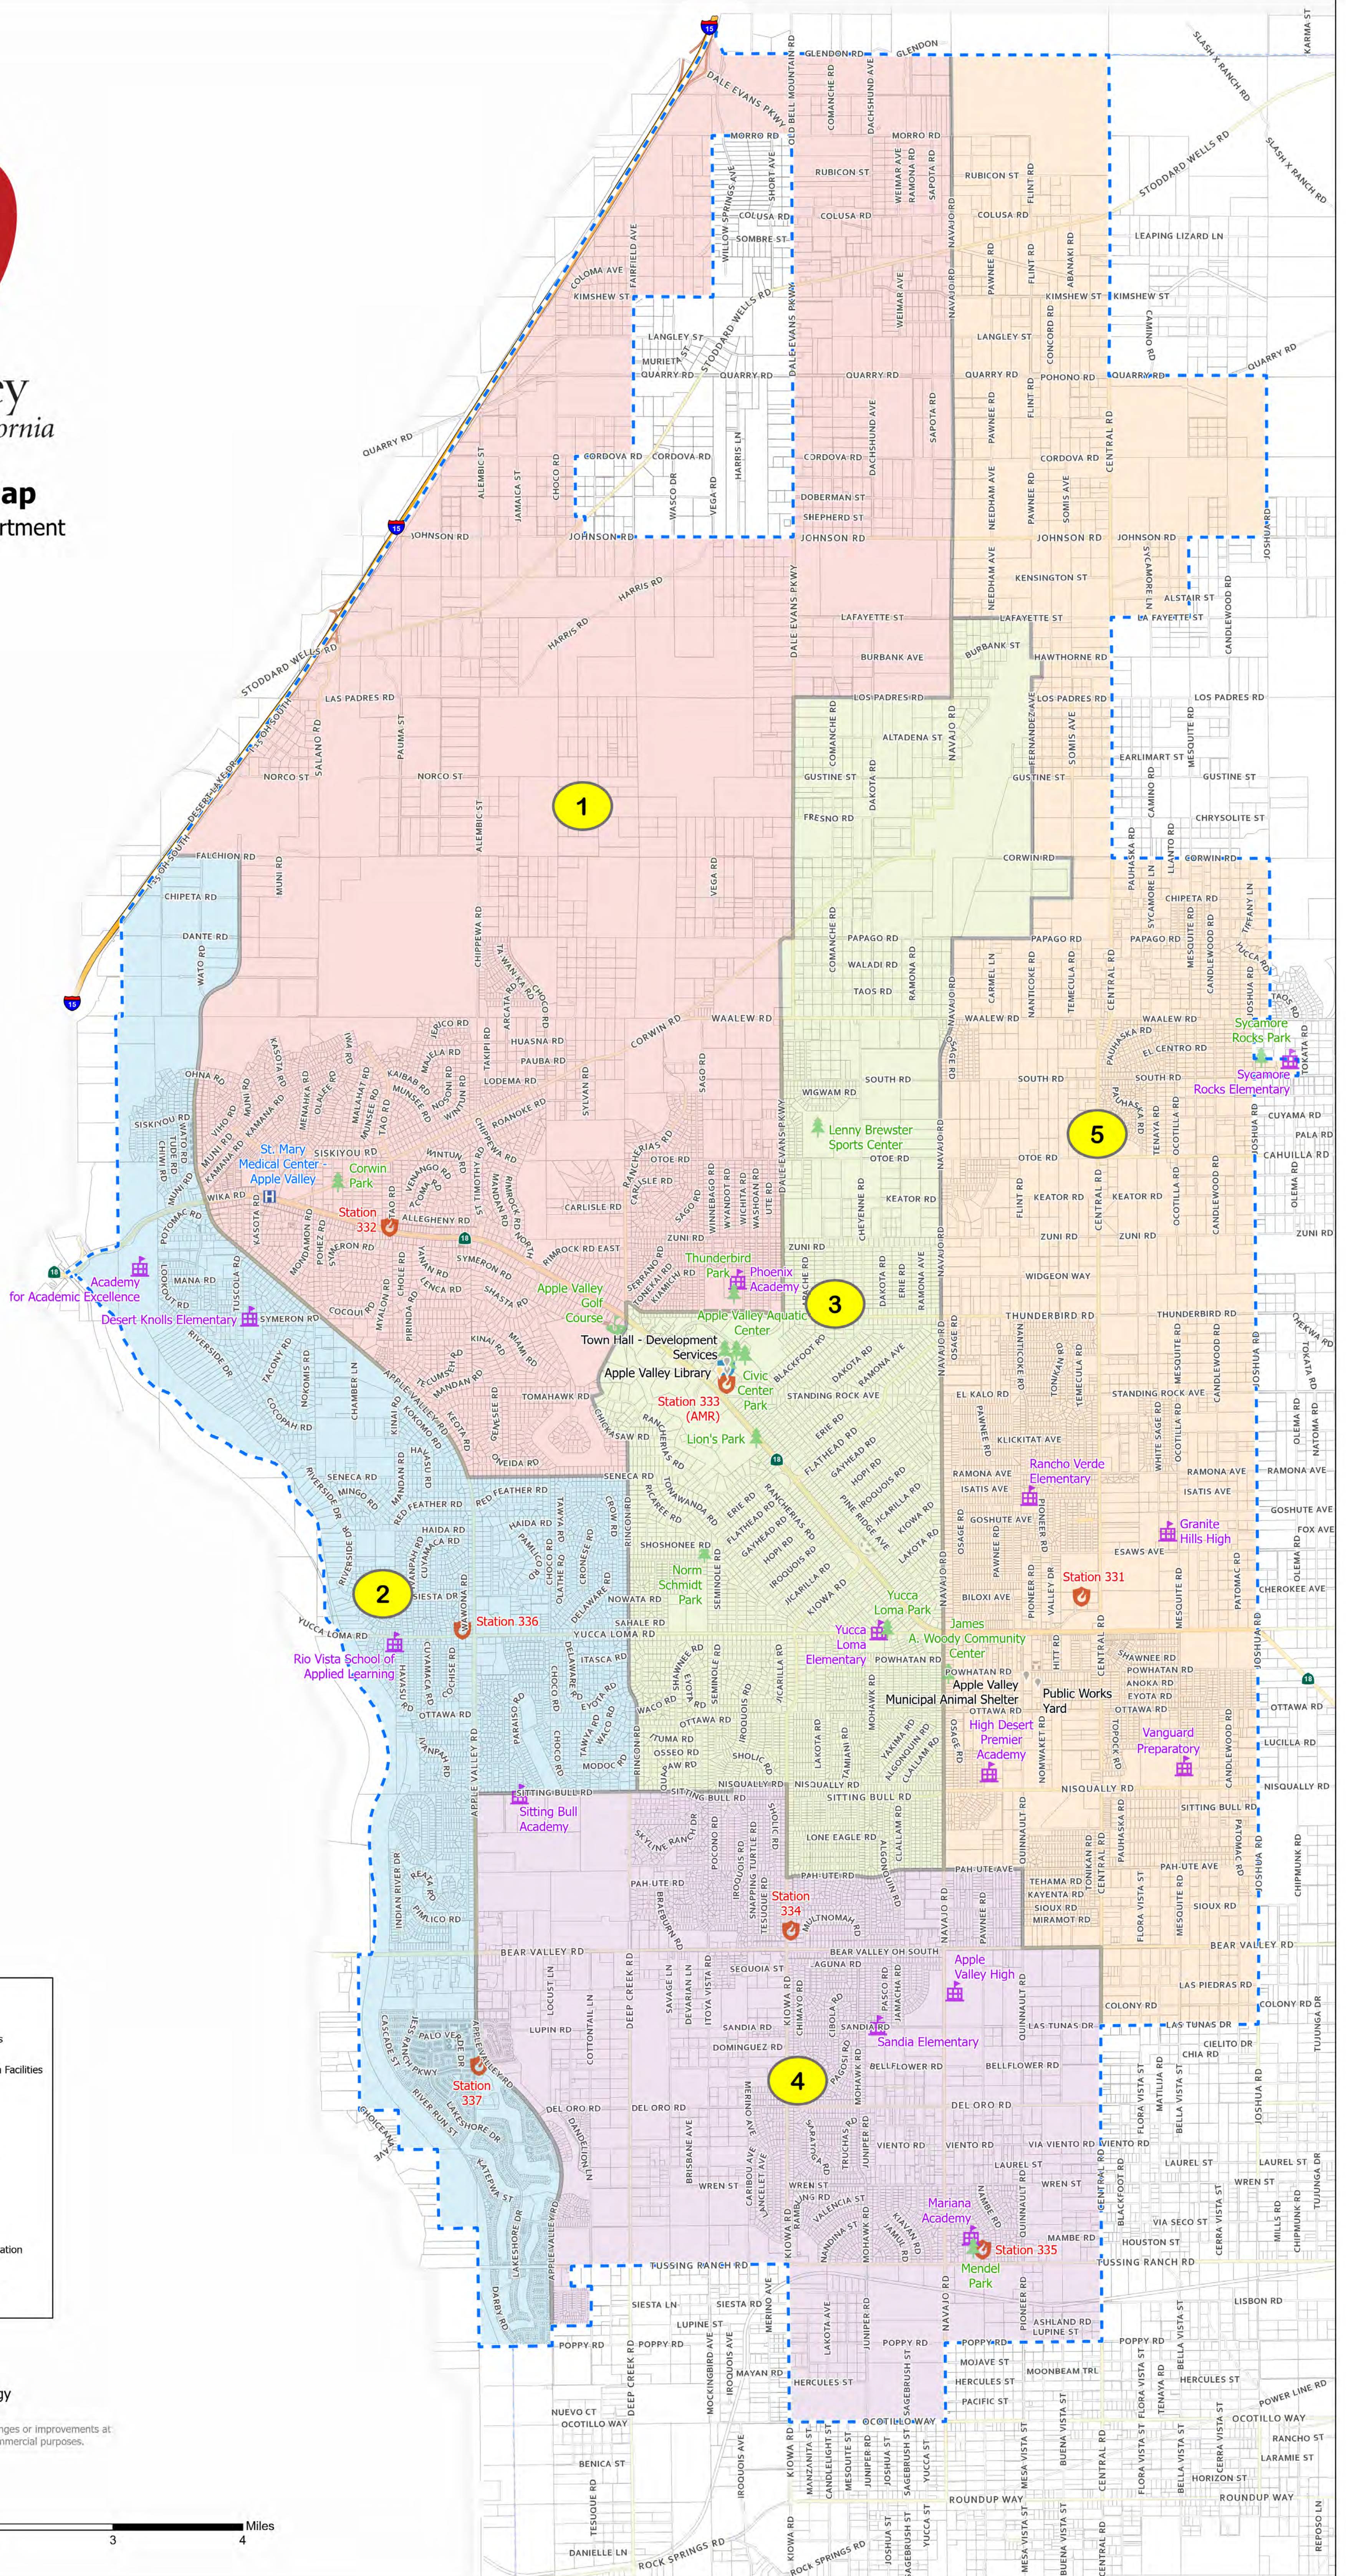

Town of Apple Valley California

Voting District Map Government Services Department

Adopted: July 23, 2019

Legend

- Town Boundary
- Sphere of Influence
- Parcels
- Government Facilities
- Parks and Recreation Facilities
- Golf Courses
- Landmark Facilities
- Hospitals
- Schools
- Fire Station / EMS Station
- Police Department

Voting Districts

- 1
- 2
- 3
- 4
- 5

Printed: 1/12/2022
Brandon Cales, CGCIO, GISP
Dept. of Innovation and Technology