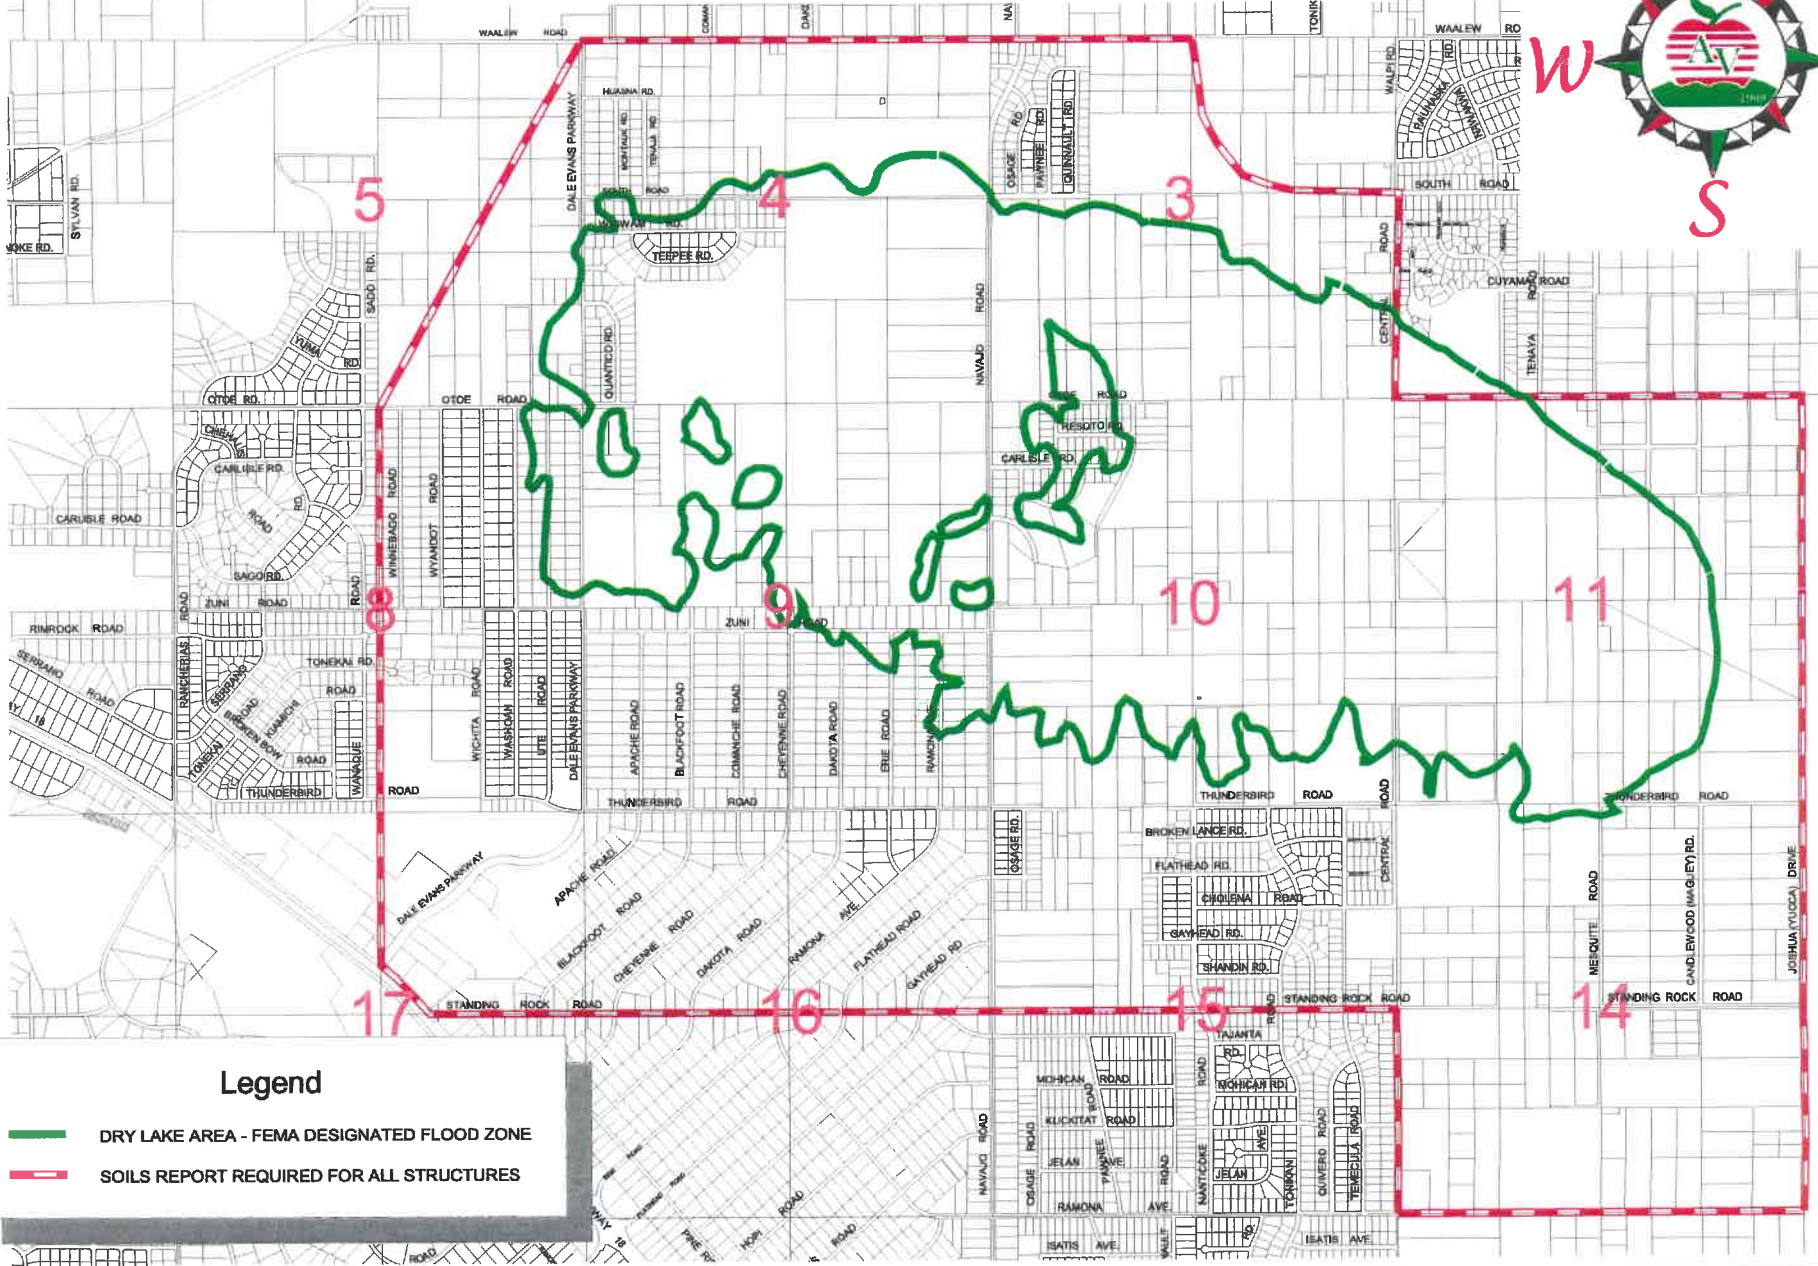

TOWN OF APPLE VALLEY DRY LAKE/SOILS REPORT AREA

Legend

- DRY LAKE AREA - FEMA DESIGNATED FLOOD ZONE
- - - SOILS REPORT REQUIRED FOR ALL STRUCTURES