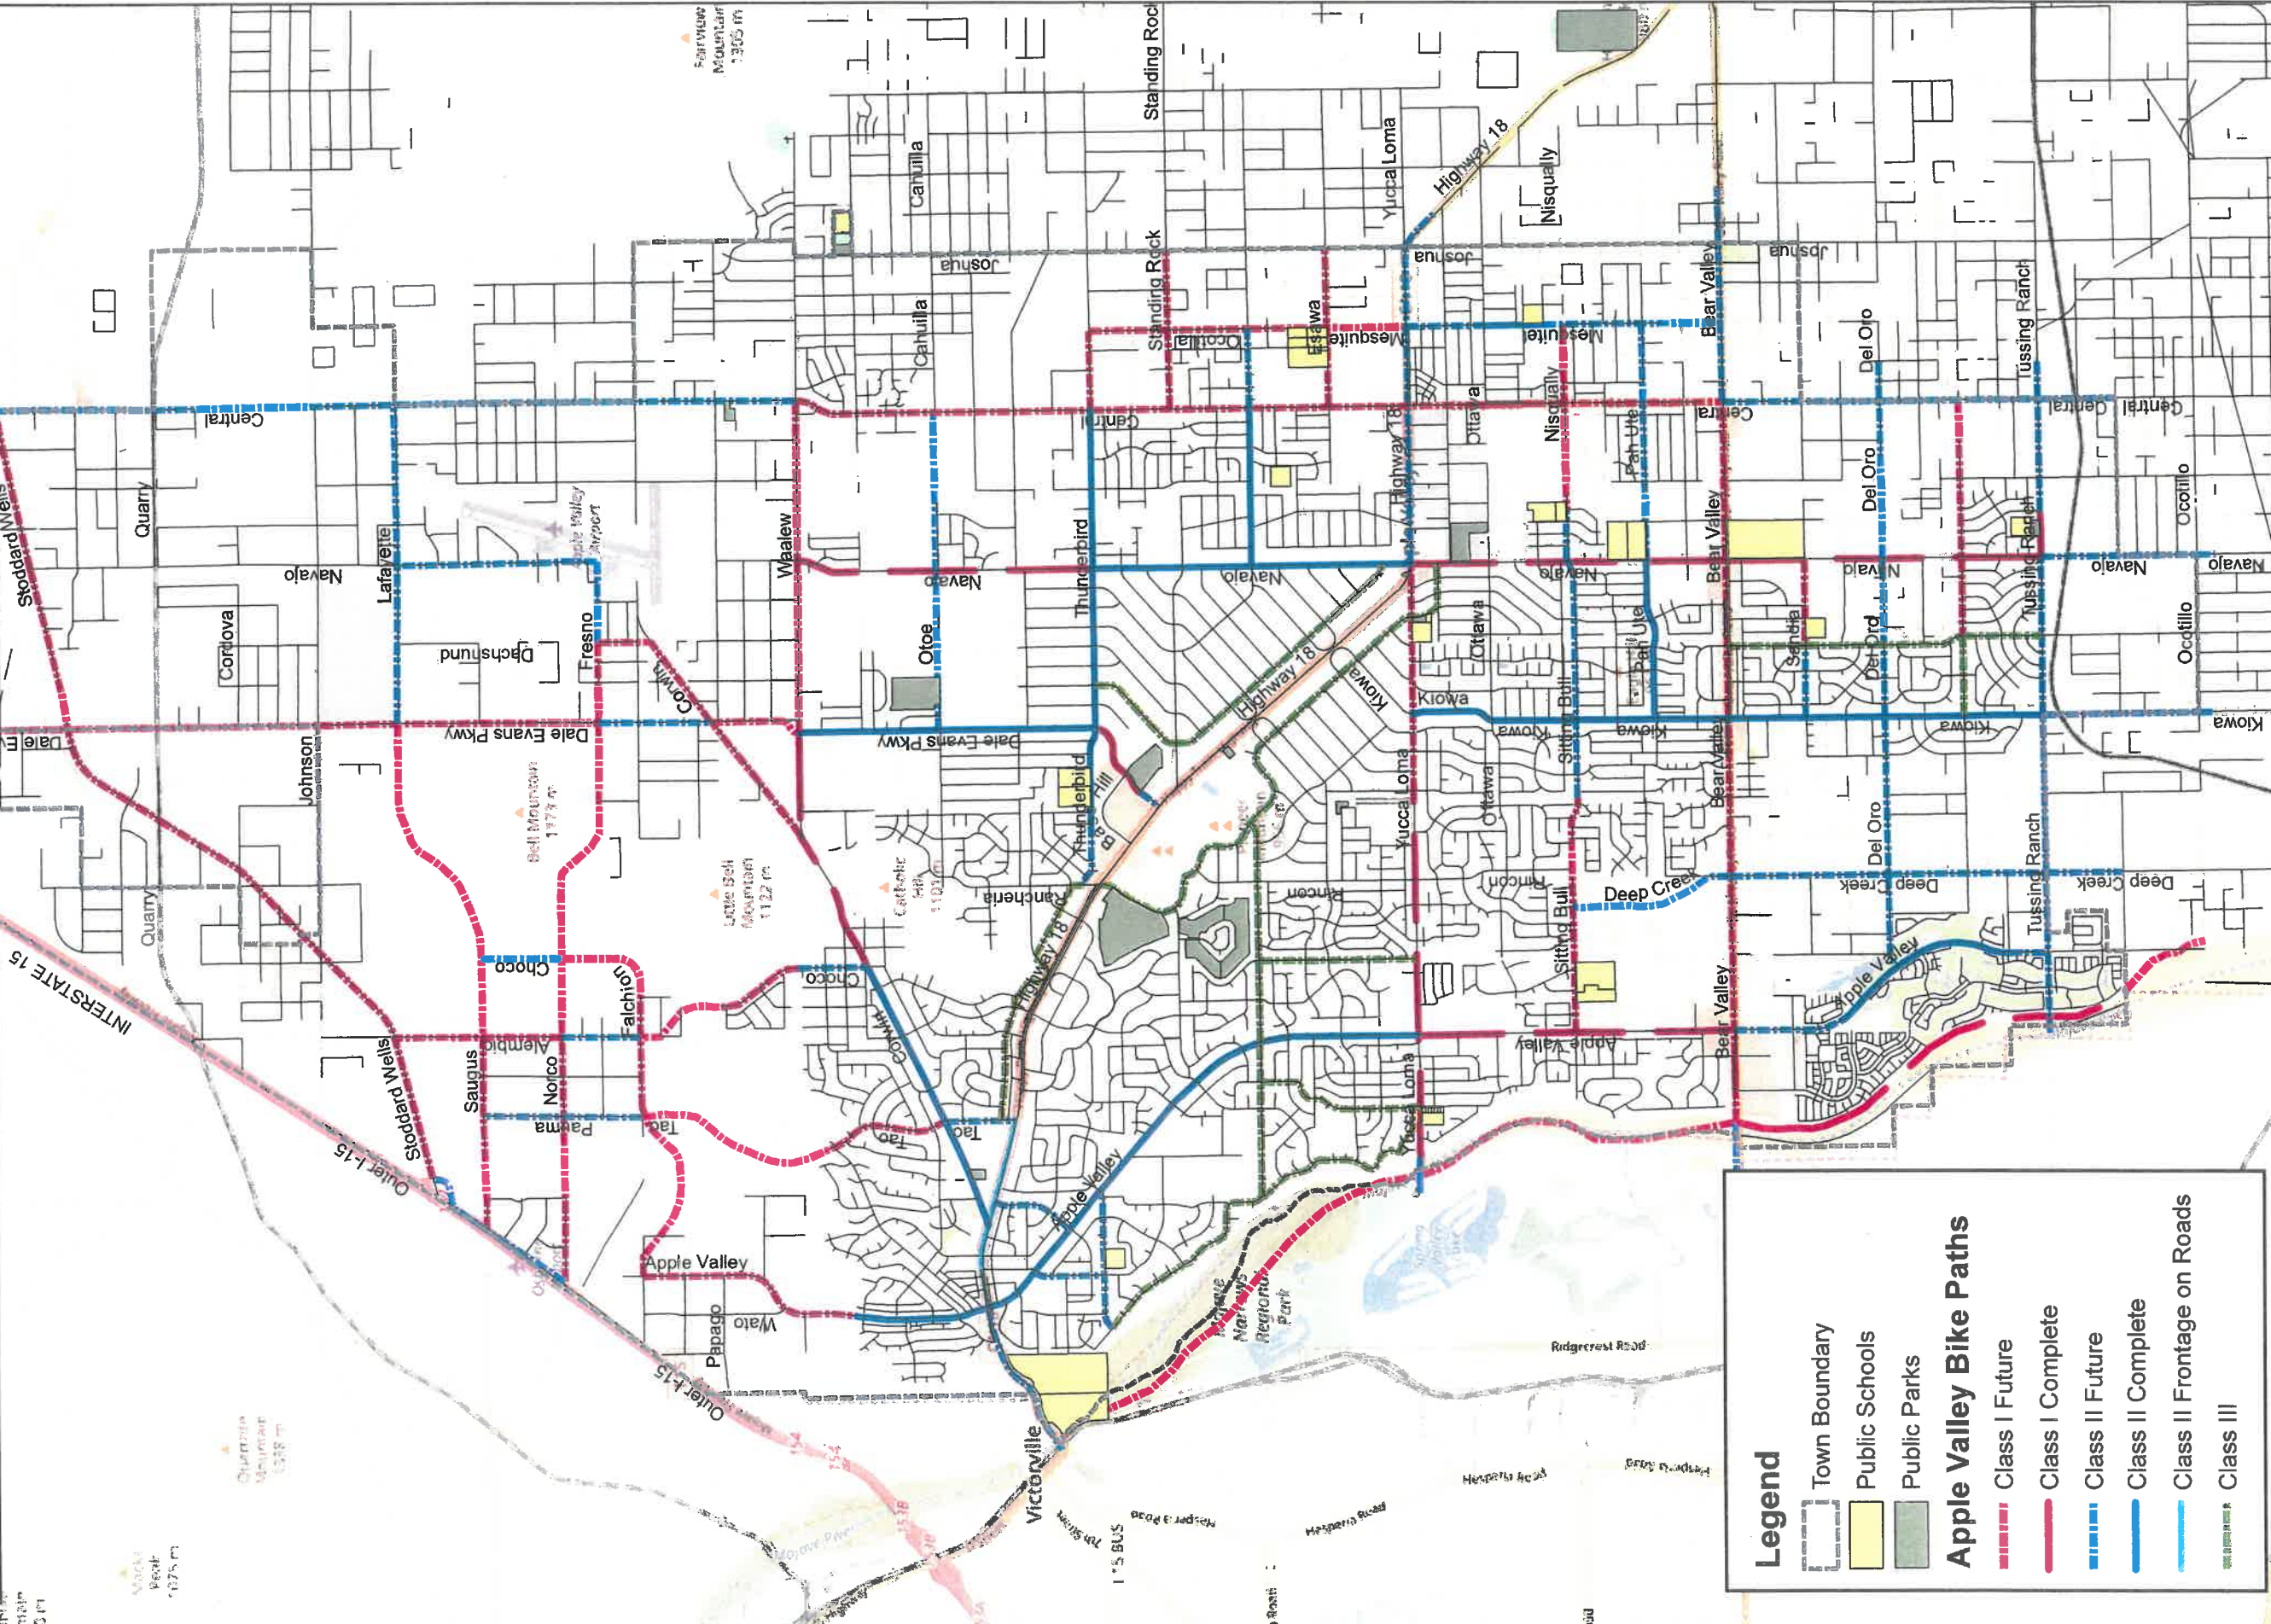

Constructed Bike Paths

Town of Apple Valley

1 in = 1 miles

Legend

- Town Boundary
- Public Schools
- Public Parks

Apple Valley Bike Paths

- Class I Future
- Class I Complete
- Class II Future
- Class II Complete
- Class II Frontage on Roads
- Class III