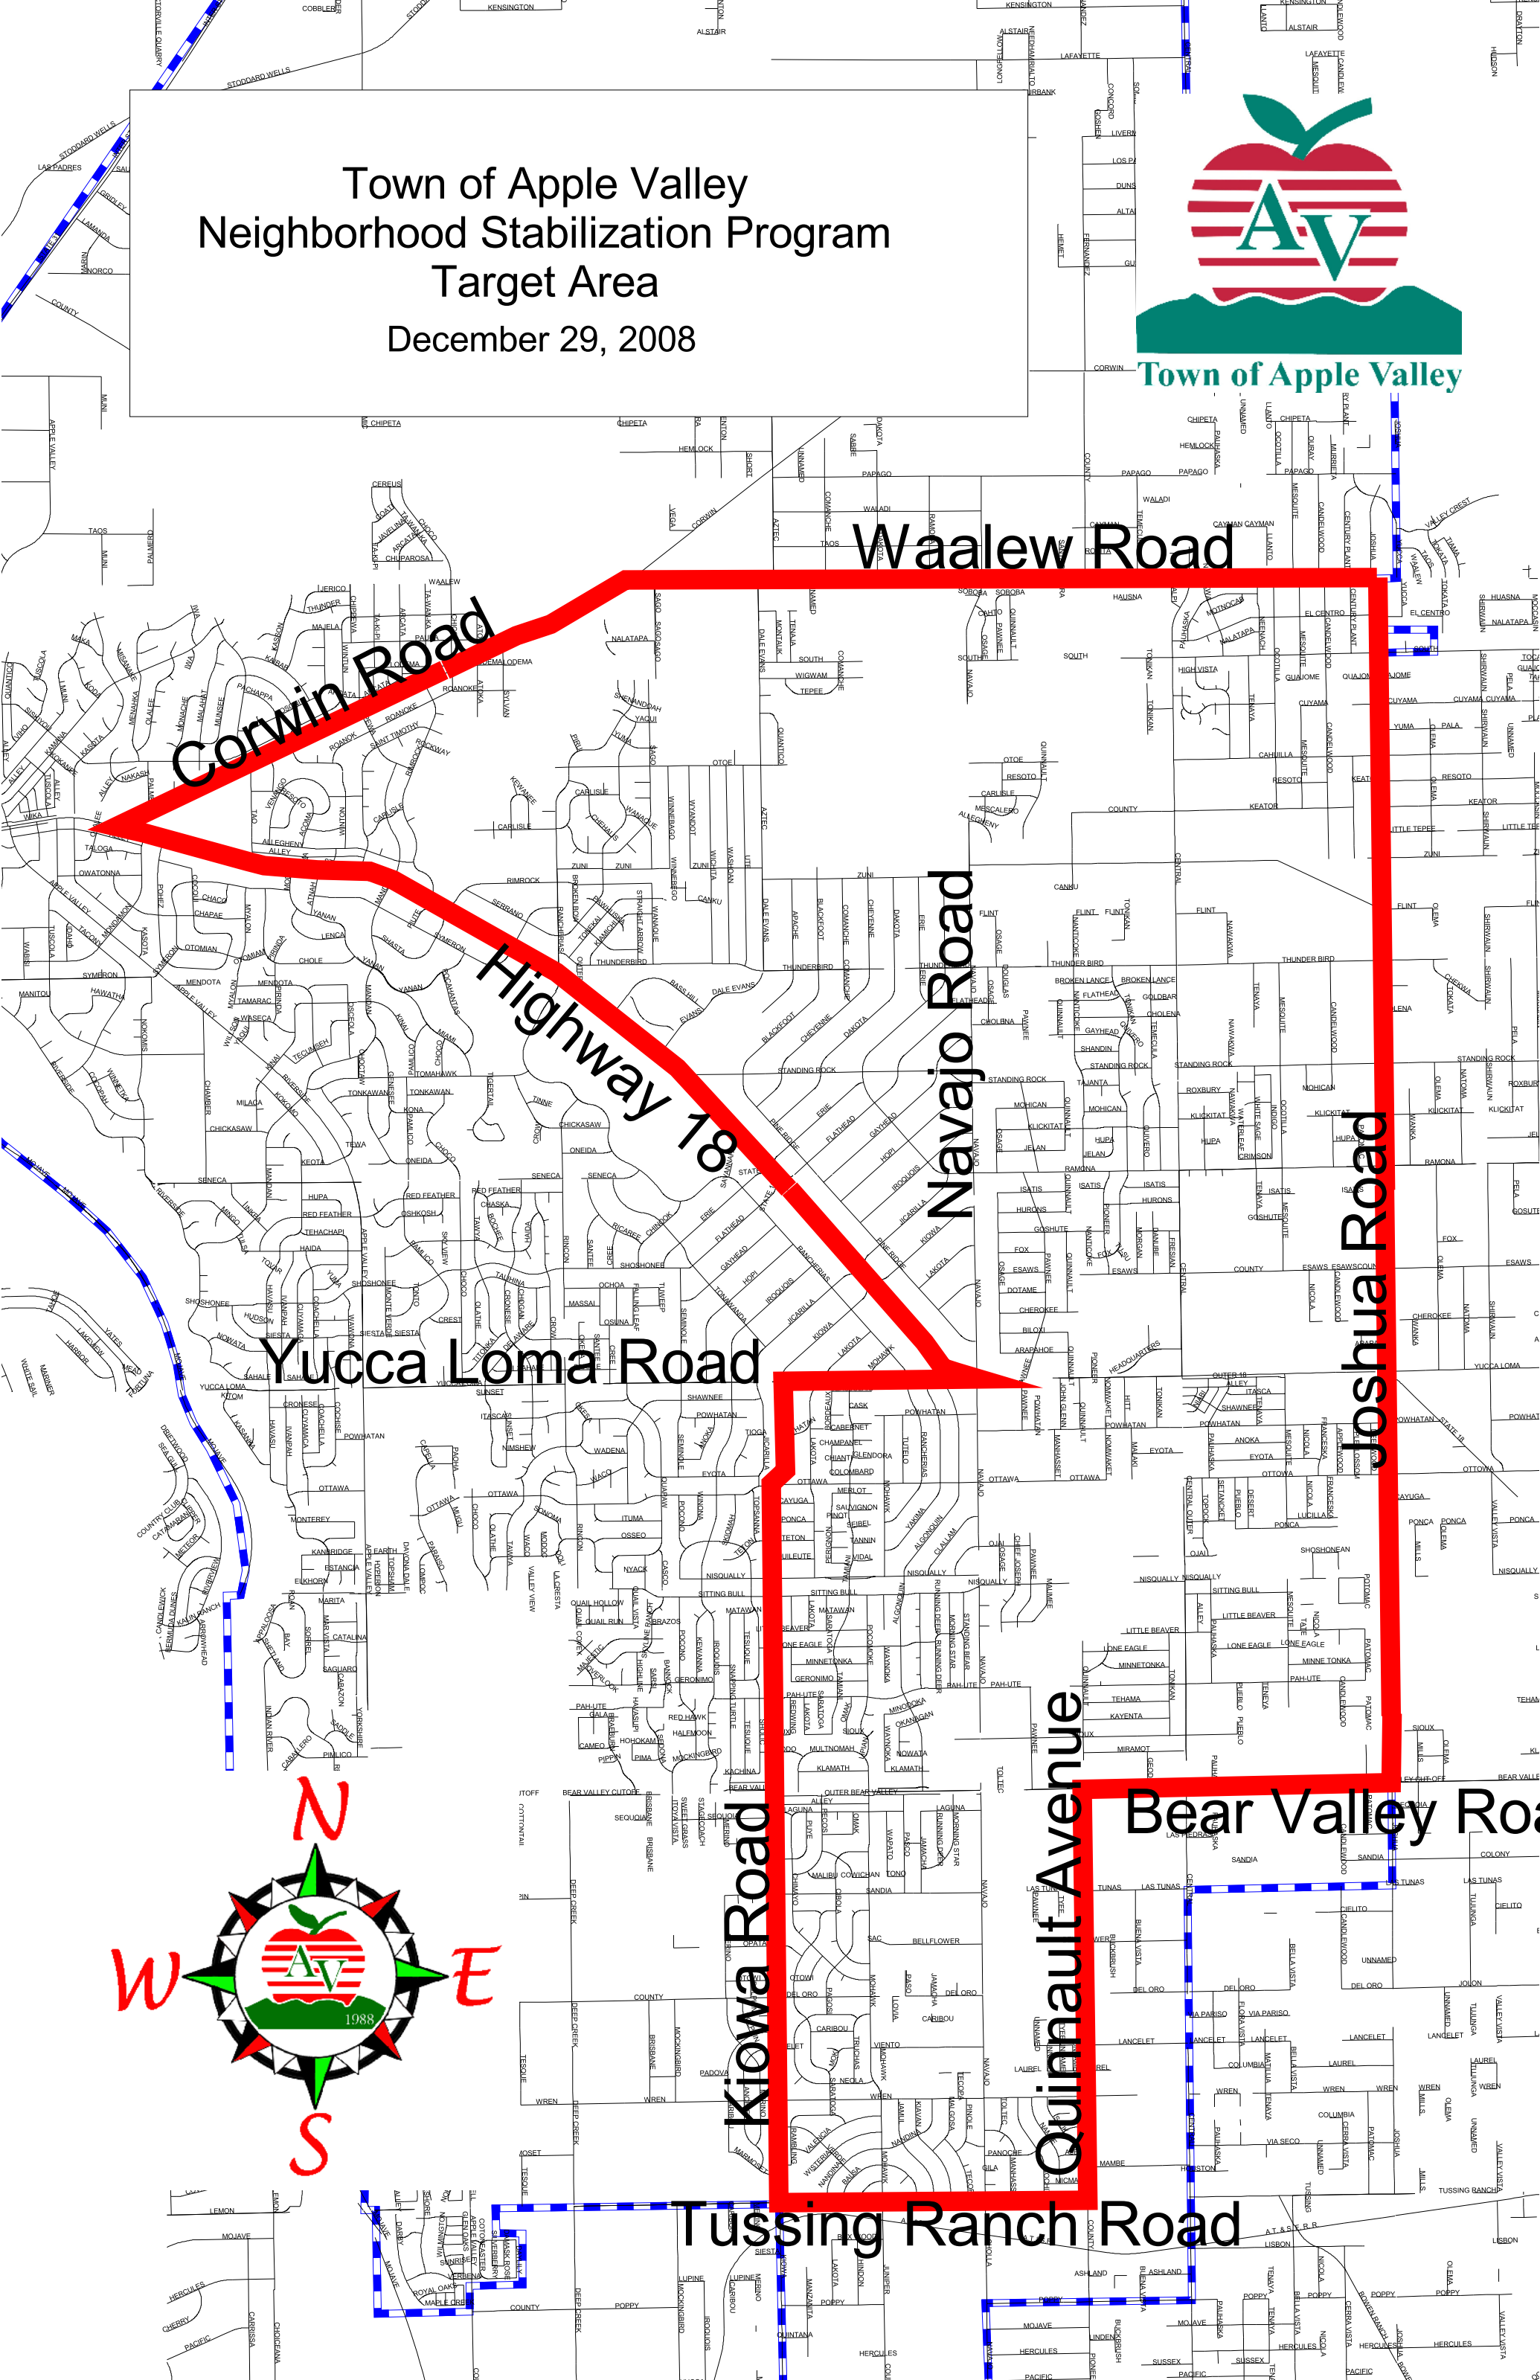

Town of Apple Valley
Neighborhood Stabilization Program
Target Area
December 29, 2008

Corwin Road

Waalew Road

Highway 18

Navajo Road

Yucca Loma Road

Joshua Road

Bear Valley Road

Quimault Avenue

Kiowa Road

Tussing Ranch Road