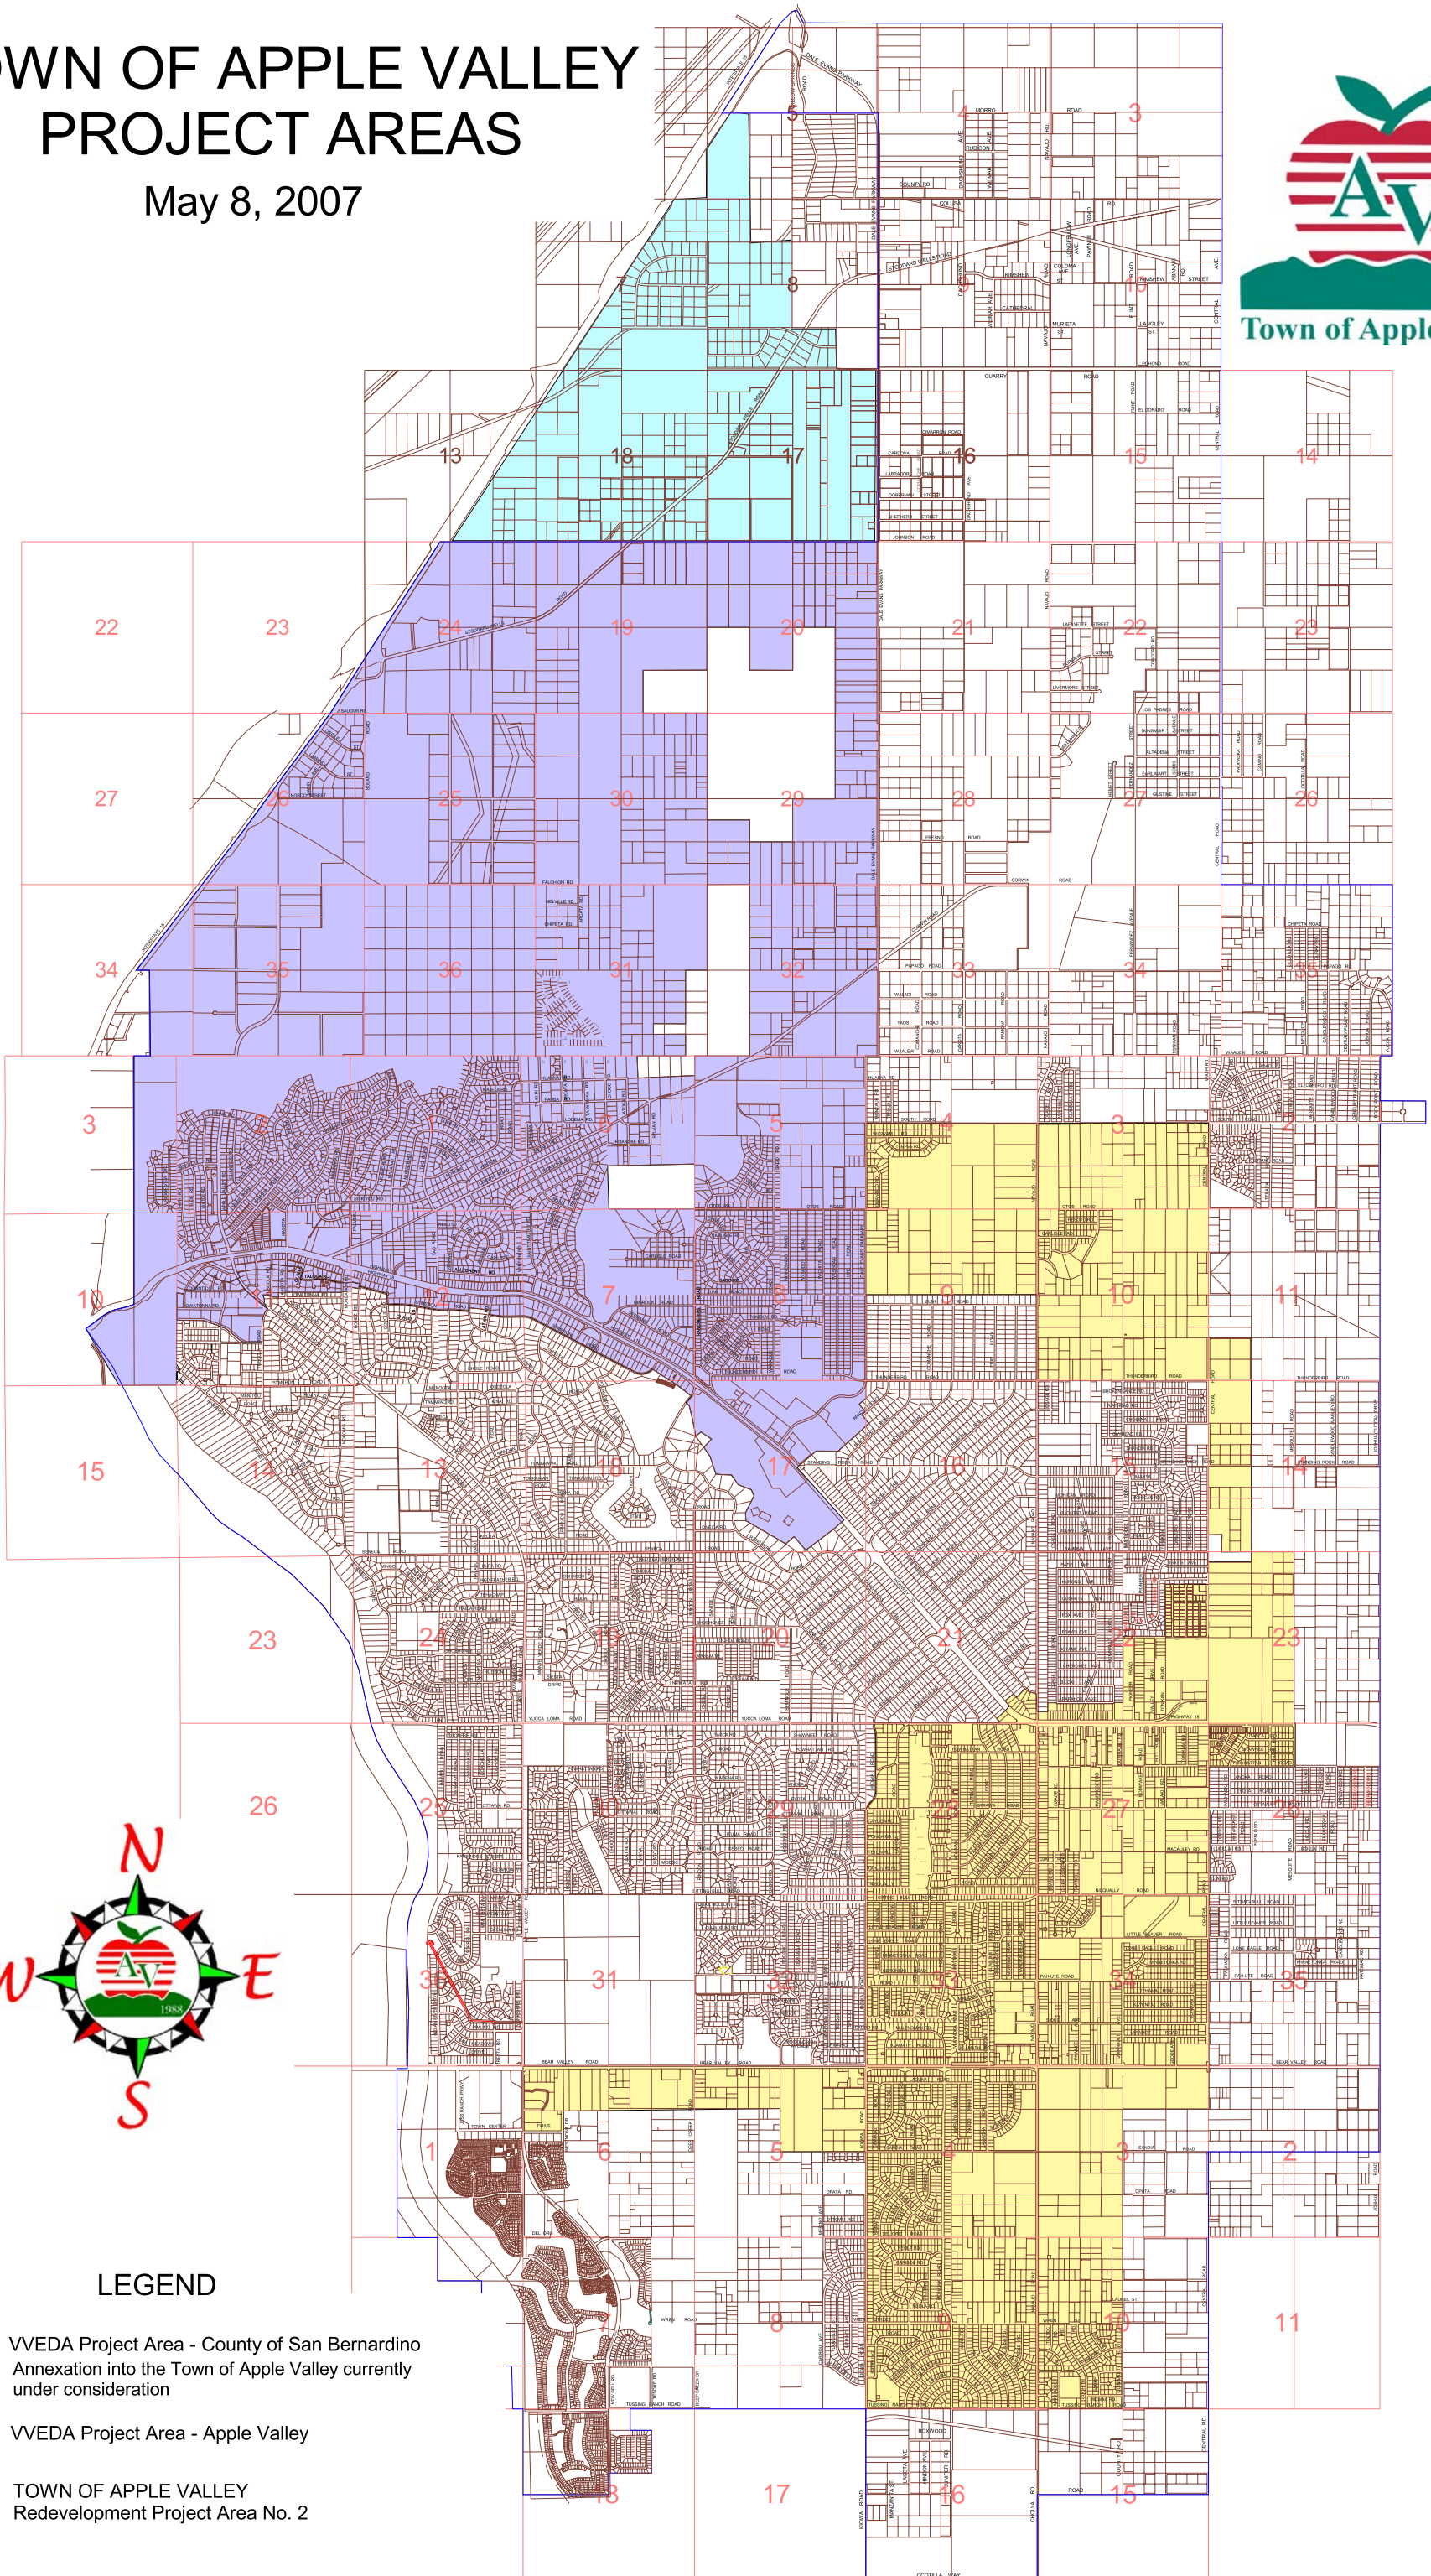

# TOWN OF APPLE VALLEY PROJECT AREAS

May 8, 2007

## LEGEND

-  VVEDA Project Area - County of San Bernardino Annexation into the Town of Apple Valley currently under consideration
-  VVEDA Project Area - Apple Valley
-  TOWN OF APPLE VALLEY Redevelopment Project Area No. 2